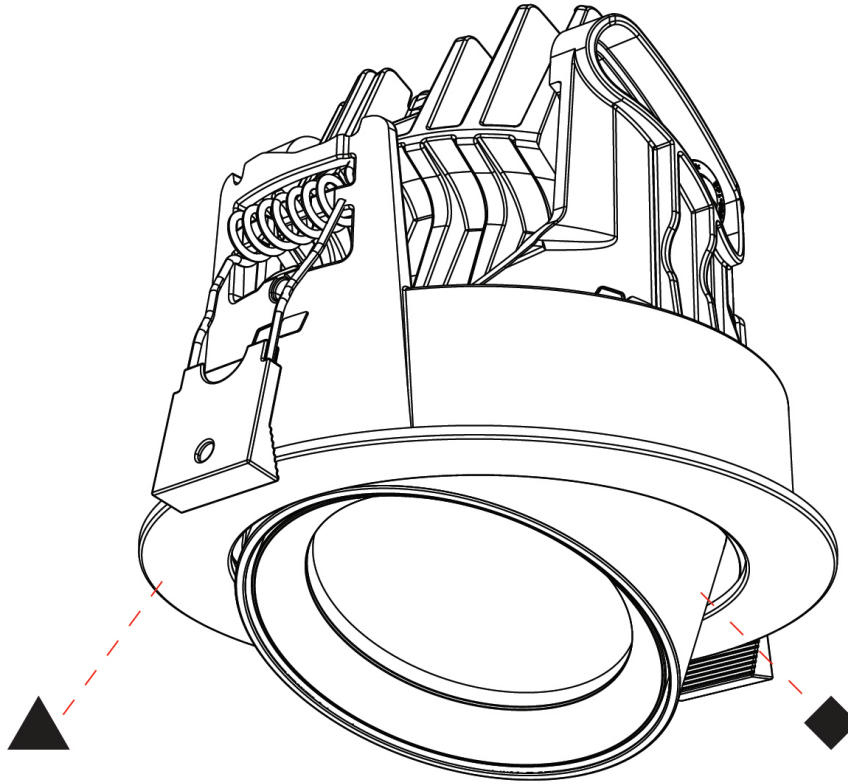

CENTRIQ ROUND ADJUSTABLE RECESSED

A35977-

PROJECT	_____
TYPE	_____
SPECIFIER	_____
QUANTITY	_____
DATE	_____