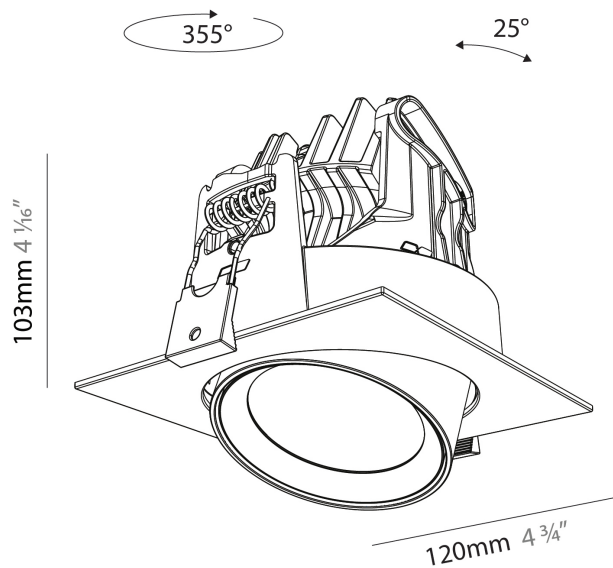

GENERAL

Series: Centriq
Subseries: Centriq Square Adjustable
Brand: Prolicht
Division: Architectural
Mounting Type: Recessed
Mounting Location: Ceiling
Subcategory: Spots

PHYSICAL

Shape: Cylinder
Diameter (mm): 120
Diameter (in): 4 3/4
Length (mm): 120
Length (in): 4 3/4
Height (mm): 105
Height (in): 4 1/8
Min. Recessing Depth (mm): 120
Min. Recessing Depth (in): 4 3/4
Light Distribution: Adjustable / Direct
Weight (kg): 0.665
Diffuser: Lens Pack - No Lens / Opal / Linear Spread Lens / Honeycomb / Spread Lens
Fixture Finish: SSR / BKV / CWI / CRY / HAB / UFT / ITA / RUA / FTG / MYG / LOD / PUS / FRO / FUP / KIA / POP / BLS / SPG / MEY / GOH / GUM / CHC / COM / ABZ / JAG / OBR / MOS / ROR
Fixture Material: Aluminum
Cut-out Measurements: Dia. 112mm / 4 7/16"

ELECTRICAL

Lamp Type: LED (Zhaga Standard)
Input Wattage (W): 27.4
Total Output Wattage (W): 24.6
Dimming: Dali Dimming
Driver Included: No
Driver Location: Remote
Driver Type: Constant Current - Universal
Driver Class: Class 2
Input Voltage (V): 120 - 277
Constant Current (MA): 700

LED

Color Temperature (°K): 2700-6500 Tunable White
Max. Delivered Lumen (lm): 2058 - 2329
Nominal Lumen (lm): 2497 - 2827
CRI: >90 CRI
Lamp Life (hrs): 50000

OPTICAL

Reflector°: 24 / 34 / 54
Adjustability: Rotational 350° / Tilt 25°

RATINGS AND CERTIFICATIONS

Certified By: CSA Certified to UL and CSA Standards
IP rating: IP20