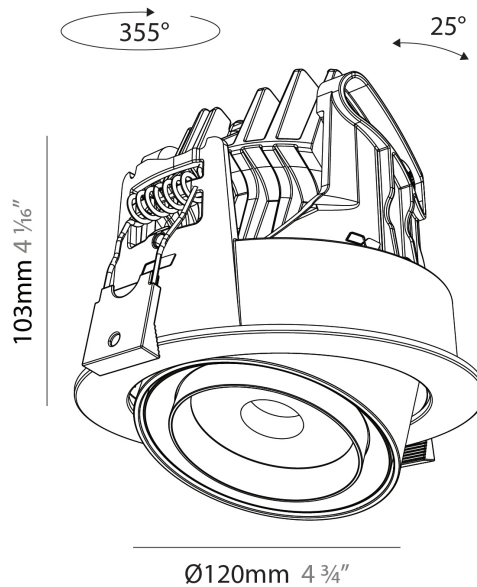

GENERAL

Series: Centriq
Subseries: Centriq Round Flex Adjustable
Brand: Prolicht
Division: Architectural
Mounting Type: Recessed
Mounting Location: Ceiling
Subcategory: Spots

PHYSICAL

Shape: Cylinder
Diameter (mm): 120
Diameter (in): 4 ¾
Height (mm): 105
Height (in): 4 ¼
Min. Recessing Depth (mm): 120
Min. Recessing Depth (in): 4 ¾
Light Distribution: Adjustable / Direct
Weight (kg): 0.666
Fixture Finish: SSR / BKV / CWI / CRY / HAB / UFT / ITA / RUA / FTG / MYG / LOD / PUS / FRO / FUP / KIA / POP / BLS / SPG / MEY / GOH / GUM / CHC / COM / ABZ / JAG / OBR / MOS / ROR
Fixture Material: Aluminum
Cut-out Measurements: Dia. 112mm / 4 7/16"

ELECTRICAL

Lamp Type: LED (Zhaga Standard)
Input Wattage (W): 8.2
Total Output Wattage (W): 7.3
Dimming: Dali Dimming
Driver Included: No
Driver Location: Remote
Driver Type: Constant Current - Universal
Driver Class: Class 2
Input Voltage (V): 120 - 277
Constant Current (MA): 200

LED

Color Temperature (°K): 2700-6500 Tunable White
Max. Delivered Lumen (lm): 391 - 451
Nominal Lumen (lm): 576 - 664
CRI: >90 CRI
Lamp Life (hrs): 50000

OPTICAL

Beam Angle: 14 - 46
Adjustability: Rotational 350° / Tilt 25°

RATINGS AND CERTIFICATIONS

Certified By: CSA Certified to UL and CSA Standards
IP rating: IP20